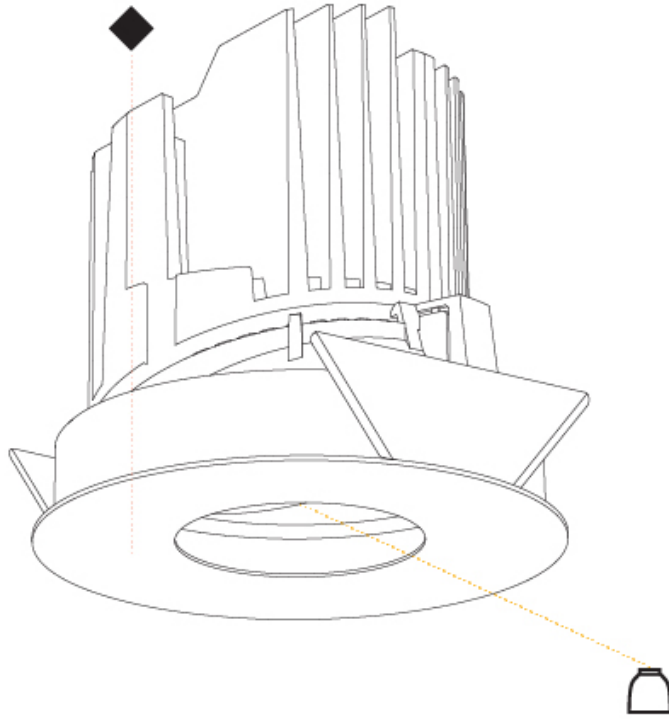

BIONIQ ROUND WALLWASH RECESSED

A37858-

PROJECT

TYPE

SPECIFIER

QUANTITY

DATE

A