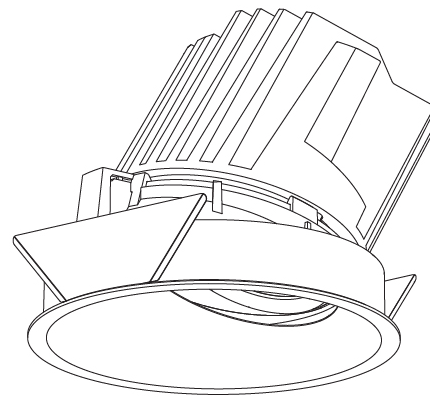

PHYSICAL

Shape: Round
Diameter (mm): 139
Diameter (in): 5 1/2
Height (mm): 126
Height (in): 4 15/16
Ceiling Thickness (mm): 10 / 12.5 / 15
Ceiling Thickness (in): 3/8 or 1/2 or 9/16
Min. Recessing Depth (mm): 140
Min. Recessing Depth (in): 5 1/2
Light Distribution: Adjustable / Asymmetric
Weight (kg): 0.816
Weight (lbs): 1.8
Fixture Finish: SSR / BKV / CWI / CRY / HAB / UFT / ITA / RUA / FTG / MYG / LOD / PUS / FRO / FUP / KIA / POP / BLS / SPG / MEY / GOH / GUM / CHC / COM / ABZ / JAG / OBR / MOS / ROR
Fixture Material: Aluminum Die Cast
Cut-out Measurements: 130mm / 5 1/8"

ELECTRICAL

Lamp Type: LED (Zhaga Standard)
Input Wattage (W): 28.6
Total Output Wattage (W): 26
Dimming: Tri-Mode (Non-Dimming and Phase Dimming (120Vac only) and 0-10V Dimming)
Driver Included: No
Driver Location: Recessed Housing
Driver Type: Constant Current - Universal
Driver Class: Class 2
Housing: See components
Input Voltage (V): 120 - 277
Constant Current (MA): 700

LED

Number of LEDs: 1
Color Temperature (°K): 2700 / 3000 / 3500 / 4000
Max. Delivered Lumen (lm): 2320 / 2380 / 2499 / 2550
Nominal Lumen (lm): 3210 / 3290 / 3459 / 3530
CRI: >90 CRI
Lamp Life (hrs): 50000

OPTICAL

Reflector: 20 / 25 / 40
Adjustability: Fixed

RATINGS AND CERTIFICATIONS

Certified By: Certified for North American Standards
IP rating: IP20