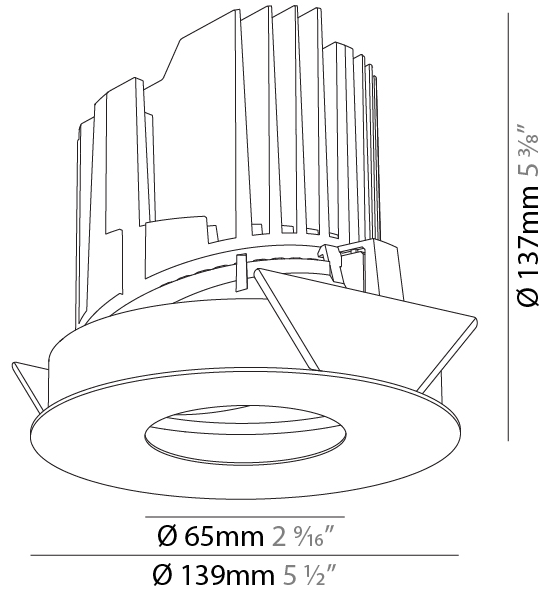

GENERAL

Series: Bioniq
Subseries: Bioniq Round Wallwash
Brand: Prolicht
Division: Architectural
Mounting Type: Recessed
Mounting Location: Ceiling
Subcategory: Downlight

PHYSICAL

Shape: Round
Diameter (mm): 139
Diameter (in): 5 1/2
Height (mm): 137
Height (in): 5 3/8
Ceiling Thickness (mm): 10 / 12.5 / 15 / 25
Ceiling Thickness (in): 3/8 or 1/2 or 9/16
Min. Recessing Depth (mm): 150
Min. Recessing Depth (in): 5 7/8
Light Distribution: Adjustable / Asymmetric
Weight (kg): 0.865
Weight (lbs): 1.9
Fixture Finish: SSR / BKV / CWI / CRY / HAB / UFT / ITA / RUA / FTG / MYG / LOD / PUS / FRO / FUP / KIA / POP / BLS / SPG / MEY / GOH / GUM / CHC / COM / ABZ / JAG / OBR / MOS / ROR
Fixture Material: Aluminum Die Cast
Cut-out Measurements: 130mm / 5 1/8"

OPTICAL

Reflector°: 20 / 25 / 40
Adjustability: Fixed

RATINGS AND CERTIFICATIONS

Certified By: Certified for North American Standards
IP rating: IP20

	130mm 5 1/8"	150mm 5 7/8"	10 15mm 3/8" 9/16"	30°	355°	
A						