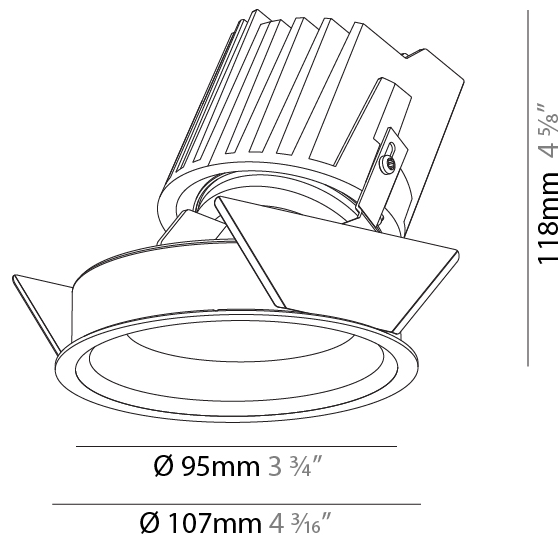

Series: Bioniq
Subseries: Bioniq Round Wallwash
Brand: Prolicht
Division: Architectural
Mounting Type: Recessed
Mounting Location: Ceiling
Subcategory: Wallwash

PHYSICAL

Shape: Round
Diameter (mm): 107
Diameter (in): 4 3/16
Height (mm): 118
Height (in): 4 5/8
Ceiling Thickness (mm): 10 / 12.5 / 15
Ceiling Thickness (in): 3/8 or 1/2 or 9/16
Min. Recessing Depth (mm): 140
Min. Recessing Depth (in): 5 1/2
Light Distribution: Adjustable / Asymmetric
Weight (kg): 0.473
Weight (lbs): 1.04
Fixture Finish: SSR / BKV / CWI / CRY / HAB / UFT / ITA / RUA / FTG / MYG / LOD / PUS / FRO / FUP / KIA / POP / BLS / SPG / MEY / GOH / GUM / CHC / COM / ABZ / JAG / OBR / MOS / ROR
Fixture Material: Aluminum Die Cast
Cut-out Measurements: 98mm / 3 7/8"

ELECTRICAL

Lamp Type: LED (Zhaga Standard)
Input Wattage (W): 16.5
Total Output Wattage (W): 14
Dimming: Tri-Mode (Non-Dimming and Phase Dimming (120Vac only) and 0-10V Dimming)
Driver Included: No
Driver Location: Recessed Housing
Driver Type: Constant Current - Universal
Driver Class: Class 2
Housing: See components
Input Voltage (V): 120 - 277
Constant Current (MA): 500

LED

Number of LEDs: 1
Color Temperature (°K): 2700 / 3000 / 3500 / 4000
Max. Delivered Lumen (lm): 1100 / 1140 / 1196 / 1220
Nominal Lumen (lm): 1386 / 1438 / 1511 / 1542
CRI: >90 CRI
Lamp Life (hrs): 50000

OPTICAL

Reflector: 20 / 40 / 60

RATINGS AND CERTIFICATIONS

Certified By: Certified for North American Standards
IP rating: IP20

	98mm 3 7/8"	140mm 5 1/2"	10 | 15mm 3/8" | 9/16"	30°