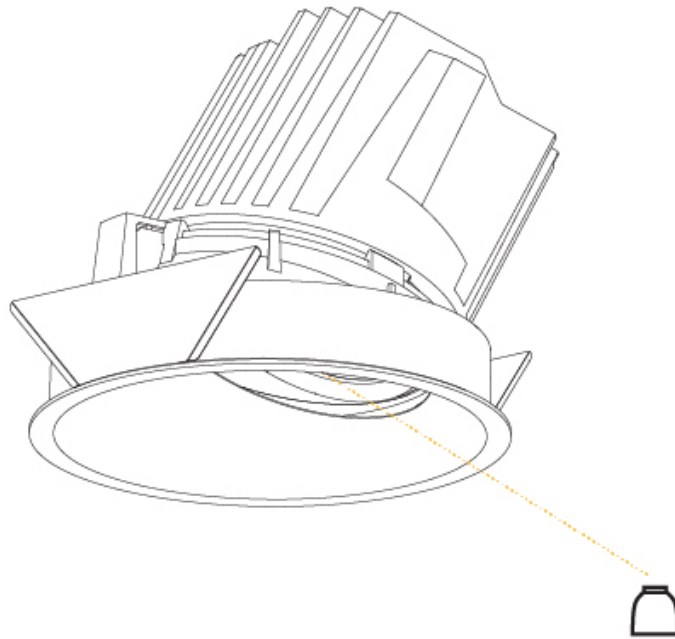

BIONIQ ROUND WALLWASH RECESSED

A35347-

PROJECT

TYPE

SPECIFIER

QUANTITY

DATE