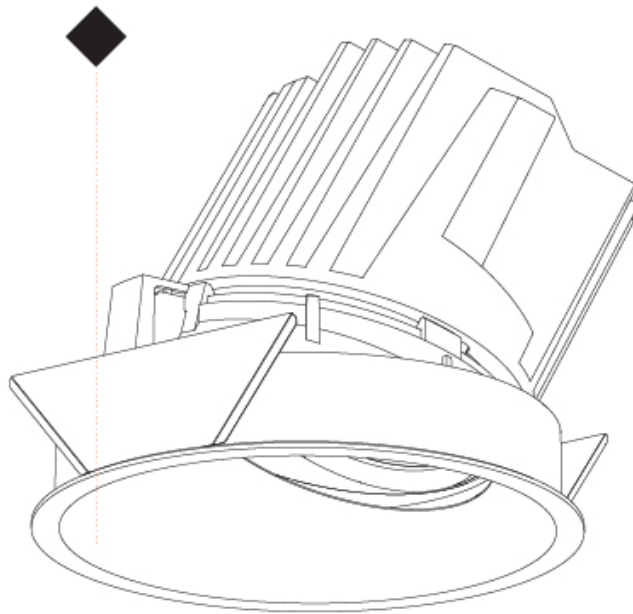

BIONIQ ROUND WALLWASH RECESSED

A35344-

PROJECT

TYPE

SPECIFIER

QUANTITY

DATE