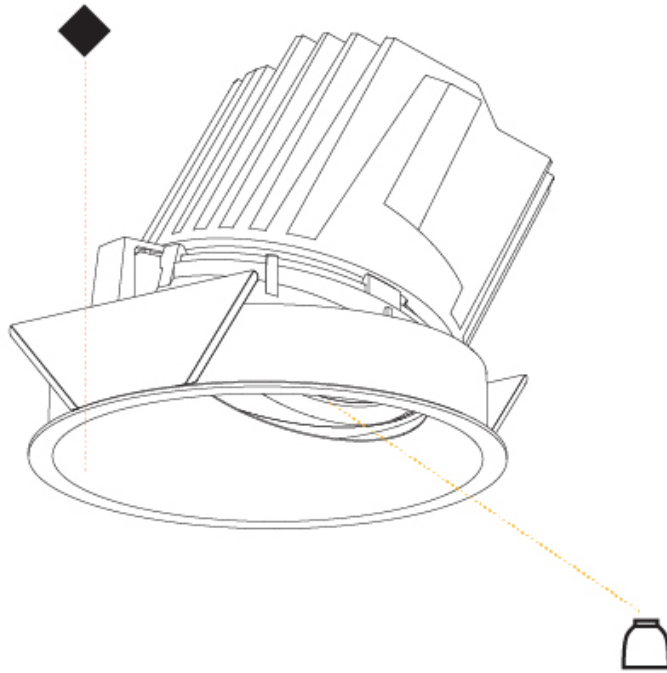

BIONIQ ROUND WALLWASH RECESSED

A35341-

PROJECT	_____
TYPE	_____
SPECIFIER	_____
QUANTITY	_____
DATE	_____