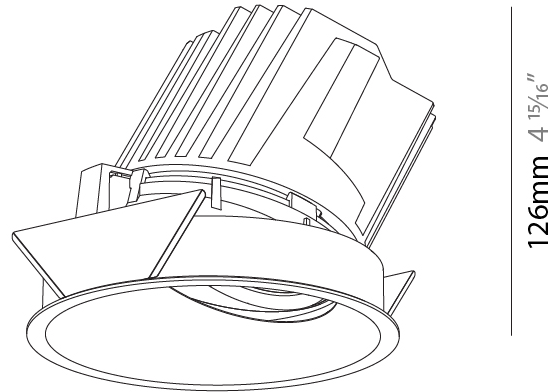

OPTICAL

Reflector°: 10
 Adjustability: Fixed

RATINGS AND CERTIFICATIONS

Certified By: Certified for North American Standards
 IP rating: IP20

126mm 4 15/16"

Ø 125mm 4 15/16"
 Ø 139mm 5 1/2"

130mm 5 1/8" 140mm 5 1/2" 10 | 15mm 3/8" 9/16" 30° ↑